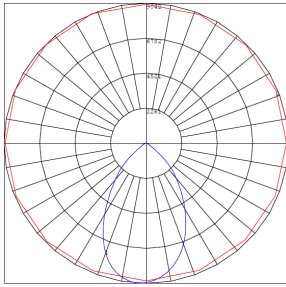

Photometrics: LW360-80W

BUG Rating: B4-U3-G1

Area 40'x 40' Mounting Height: 9'

Other Views:

Side View

Front View

Back View

Performance Table: LW360-80W