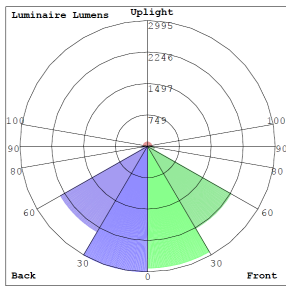

Lighting:

- Chip: Philips Lumileds LEDs
- TIR Optic Lens - TYPE II
- Dimmable: 0~10V Dimming
- Total Lumens: 10400LM
- Color Temperatures: 3000K/4000K/5000K
- Color Rendering Index: CRI ≥ 80
- Beam Angle: 60°
- Rated life: 70,000 Hrs

Photometrics: LW360-80W

BUG Rating: B4-U3-G1

Area 40'x 40' Mounting Height: 9'

Other Views:

Side View

Front View

Back View

Performance Table: LW360-80W