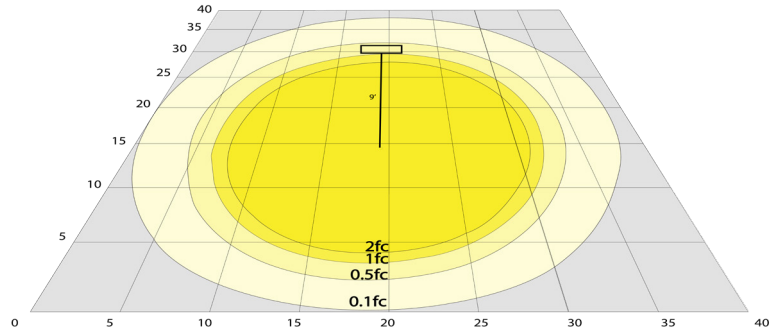

Lighting:

- Chip: Philips Lumileds LEDs
- TIR Optic Lens - TYPE II
- Dimmable: 0~10V Dimming
- Total Lumens: 10400LM
- Color Temperatures: 3000K/4000K/5000K
- Color Rendering Index: CRI ≥ 80
- Beam Angle: 60°
- Rated life: 70,000 Hrs

Photometrics: LW360-80W

BUG Rating: B4-U3-G1

Area 40'x 40' Mounting Height: 9'

Other Views:

Side View

Front View

Back View

Performance Table: LW360-80W