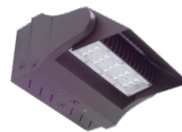

ACCESSORY:

LW360-SH1

FACTORY-INSTALLED OPTIONS: