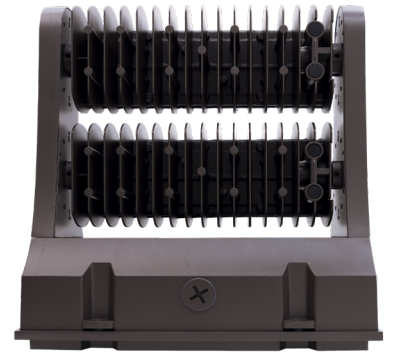

Ideal for general site lighting, alleys, loading docks, doorway, pathway, and parking areas.

Features

- Rotatable Heads (Both in 60W & 80W) With Set Screw
- Three 1/2" Threaded Knockouts: 1 Bottom. 1 On Each Side
- Light Head rotates 350°
- Die-cast aluminum housing with powder coat finish (Dark Bronze or White)
- 7-Year Warranty

Technical Specifications

Electrical:

- Voltage: 120-277V AC 50/60Hzv
- Wattage: 80W
- Power Factor: >0.95
- Efficacy: 130 LPW

Mechanical:

- Die-Cast Aluminum With Powder Coat Finish (Dark Bronze)
- Light Head rotates 350°
- Includes Mounting Hardware
- Operating Temperature: -40°F -104°F
- Five 1/2" Threaded Knockouts: 1 on Each Side, 1 on The Back
- 7-Year Warranty
- IP65, Suitable for Wet Locations

Photometrics: LW360-80W

BUG Rating: B4-U3-G1

Area 40'x 40' Mounting Height: 9'

Other Views:

Side View

Front View

Back View

Performance Table: LW360-80W