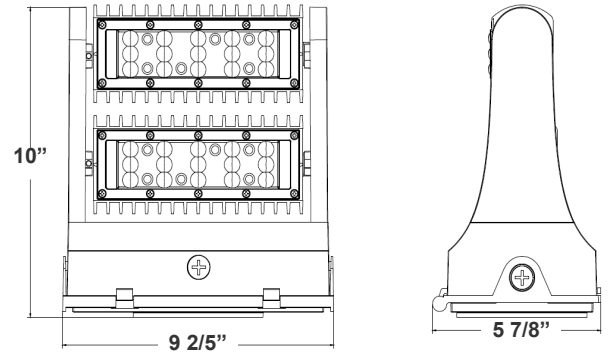

LW360 SERIES Outdoor Lighting

LW360-80W-30K-G2
LW360-80W-40K-G2
LW360-80W-50K-G2
LED 360° ROTATABLE WALL PACK

Customer Name: _____
Project Name: _____
Note: _____ | Type: _____

10"(H) x 9 2/5"(W) x 5 7/8"(L)

Ideal for general site lighting, alleys, loading docks, doorway, pathway, and parking areas.

Features

- Rotatable Heads (Both in 60W & 80W) With Set Screw
- Three 1/2" Threaded Knockouts: 1 Bottom. 1 On Each Side
- Light Head rotates 350°
- Die-cast aluminum housing with powder coat finish (Dark Bronze or White)
- 7-Year Warranty

Technical Specifications

Electrical:

- Voltage: 120-277V AC 50/60Hzv
- Wattage: 80W
- Power Factor: >0.95
- Efficacy: 130 LPW

Mechanical:

- Die-Cast Aluminum With Powder Coat Finish (Dark Bronze)
- Light Head rotates 350°
- Includes Mounting Hardware
- Operating Temperature: -40°F -104°F
- Five 1/2" Threaded Knockouts: 1 on Each Side, 1 on The Back
- 7-Year Warranty
- IP65, Suitable for Wet Locations